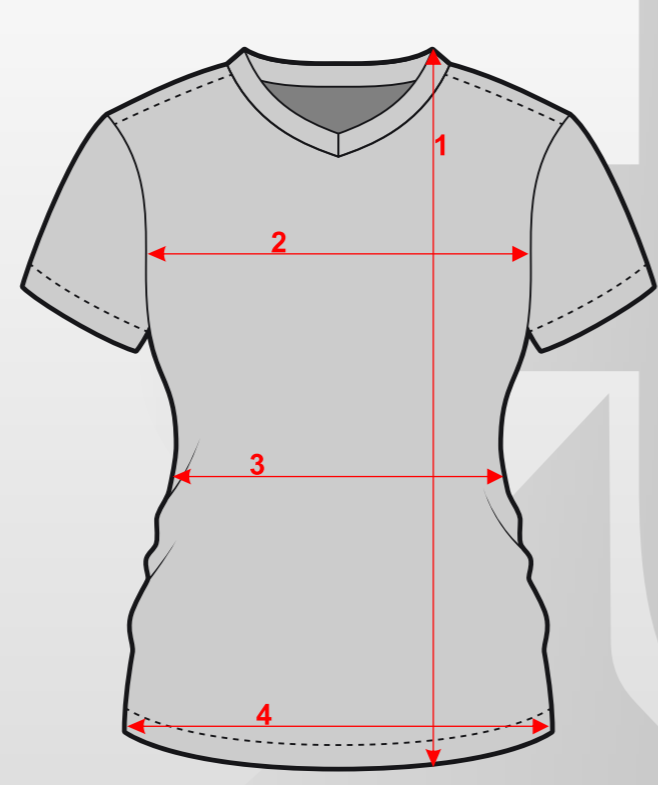

WOMEN PLAYING SHIRT

1: LENGTH
2: CHEST
3: WAIST
4: HIPS

SIZE	XS	S	M	L	XL
LENGTH	62	67	68	70	72
CHEST	49	52	54	55	57
WAIST	44	46	48	50	53
HIPS	47	49	51	53	55

ALL MEASUREMENTS ARE IN (CM)