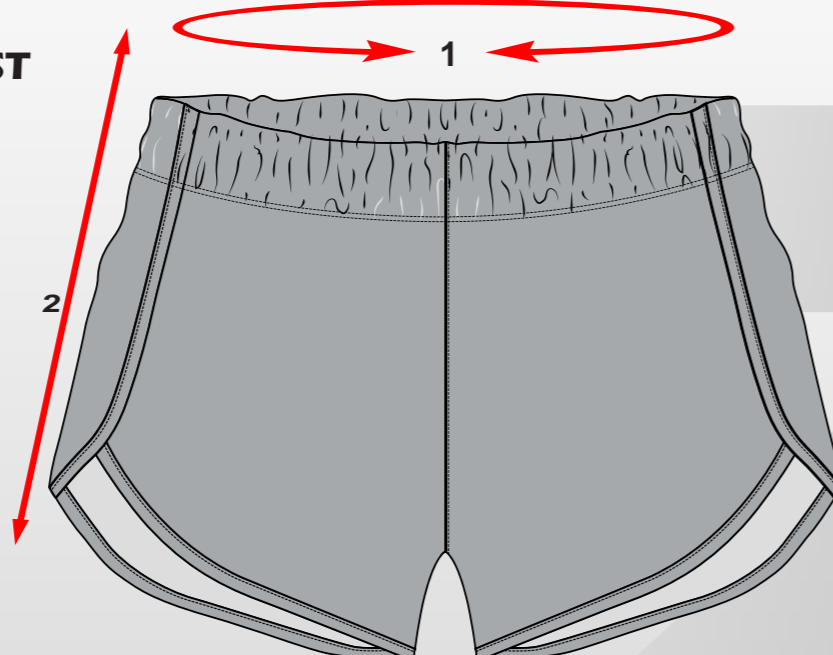

ALL MEASUREMENTS ARE IN (CM)

MEN SHORTS

1: RELAXED WAIST
2: LENGTH
3: IN SEAM

SIZE	C-8	C-10	C-12	C-14	C-16
WAIST	48	52	56	59	62
LENGTH	29.5	30.48	32.2	33	35.5
IN-SEAM	10	11.5	11.5	12.7	14

SIZE	XS	S	M	L	XL	2XL
WAIST	66	69	72	77	82	87
LENGTH	36.8	39.3	40.6	42.4	44.1	45.8
IN-SEAM	14	15	16	17	18	18.5

ALL MEASUREMENTS ARE IN (CM)

SPRAY JACKET

1: LENGTH
2: CHEST
3: SLEEVE LENGTH

SIZE	C-6	C-8	C-10	C-12	C-14	C-16
LENGTH	45	49	52	56	60	64
CHEST	40	43	46	48	50	53
ARM LENGTH	45	48	50	53	56	59

ALL MEASUREMENTS ARE IN (CM)

SIZE	XS	S	M	L	XL	2XL	3XL	4XL	5XL
LENGTH	69	71	75	75	75	75	79	79	79
CHEST	55	58	60	62	64	68	70	74	76
ARM LENGTH	59	62	63	64	66	67	68	68	68

WOMEN SHORTS

1: RELAXED WAIST
2: LENGTH

SIZE	XS	S	M	L	XL
WAIST	66	69	72	77	82
LENGTH	31	33	35	37	40
IN-SEAM	11	12	13	14	15
BACK LENGTH	36	37	38.5	39	41