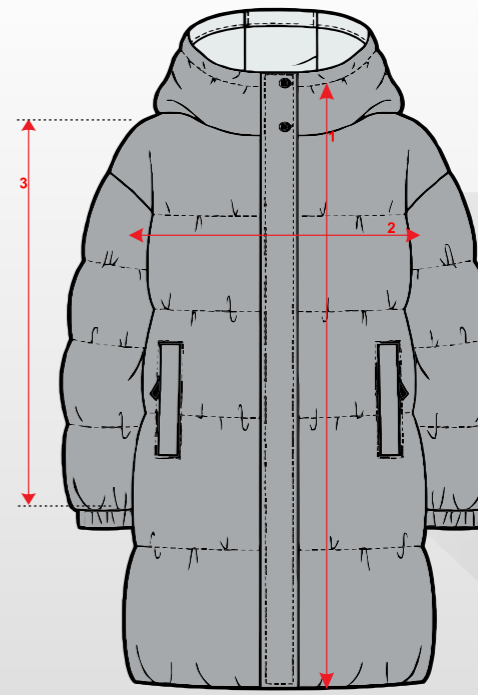

LONG PUFFER

1: LENGTH
2: CHEST
3: SLEEVE LENGTH

SIZE	C-8	C-10	C-12	C-14	C-16
LENGTH	68	72	76.5	81	86
CHEST	43	46	49	51	54
ARM LENGTH	55.5	57	58.5	60	61

ALL MEASUREMENTS ARE IN (CM)

SIZE	XS	S	M	L	XL	2XL	3XL	4XL	5XL	6XL	7XL	8XL	9XL
LENGTH	86	91	91	91	91	91	91	91	91	91	98	101	104
CHEST	57	59	62	64	67	70	73	75	78	80	82	85	88
ARM LENGTH	62	63	64	65	66	67	69	70	71	72.5	74	75	76