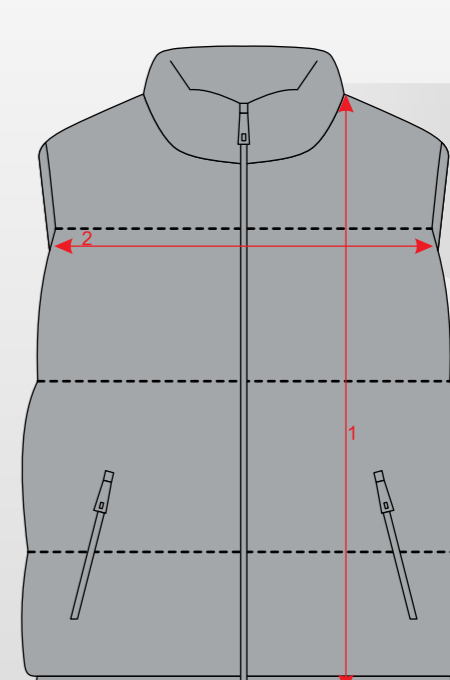

PUFFER VEST

1: LENGTH
2: CHEST

SIZE	XS	S	M	L	XL	2XL	3XL	4XL	5XL
LENGTH	66	68	70	72	73	74	75	76	77
CHEST	53	55	57	59	61	63	65	66	67

ALL MEASUREMENTS ARE IN (CM)