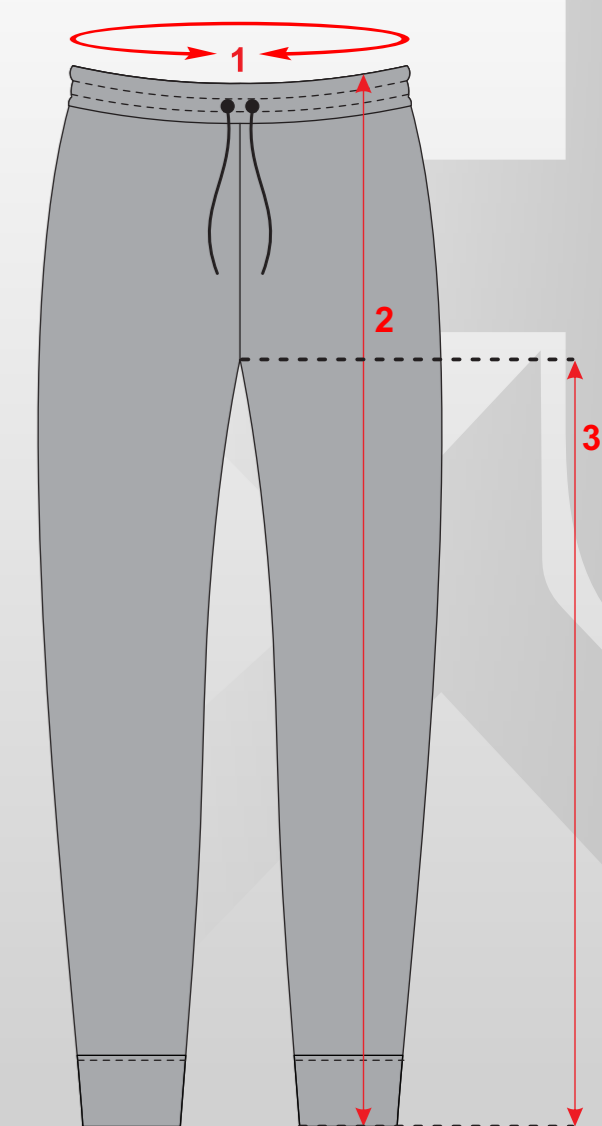

SIZE	XS	S	M	L	XL	2XL	3XL	4XL	5XL
LENGTH	69	71	75	75	75	75	79	79	79
CHEST	55	58	60	62	64	68	70	74	76
ARM LENGTH	59	62	63	64	66	67	68	68	68

WOMEN SHORTS

1: RELAXED WAIST
2: LENGTH

SIZE	XS	S	M	L	XL
WAIST	66	69	72	77	82
LENGTH	31	33	35	37	40
IN-SEAM	11	12	13	14	15
BACK LENGTH	36	37	38.5	39	41

ALL MEASUREMENTS ARE IN (CM)

TRACK PANT

1: RELAXED WAIST
2: LENGTH
3: IN SEAM

ALL MEASUREMENTS ARE IN (CM)

SIZE	C-4	C-6	C-8	C-10	C-12	C-14	C-16
WAIST	39	42	48	52	56	59	62
LENGTH	67	72	75	79	83	87	91
IN-SEAM	52	54	57	60	62	64	67

SIZE	XS	S	M	L	XL	2XL	3XL
WAIST	66	69	72	77	82	87	92
LENGTH	95	98	101	103	105	108	111
IN-SEAM	70	71	73	74	75	76	78

TRACK JACKET

1: LENGTH
2: CHEST
3: WAIST
4: ARM LENGTH

SIZE	C-4	C-6	C-8	C-10	C-12	C-14	C-16
LENGTH	44.5	48	50.5	53	56	57	59
CHEST	30	33	36	39	42	45	48
WAIST	30	33	36	39	42	45	48
ARM LENGTH	45	47	50	52	55	57	59

1: LENGTH
2: WAIST
3: INSEAM
4: FRONT RISE

SIZE	C-8	C-10	C-12	C-14	C-16
LENGTH	66	70	75	80	84
WAIST	51	54	58	62	65
INSEAM	47	49	54	57	62
FRONT RISE	23	23	23.5	25	26

ALL MEASUREMENTS ARE IN (CM)

SIZE	XS	S	M	L	XL	2XL
LENGTH	90	93.5	96	97	99	100
WAIST	67	70	74	80	84	90
INSEAM	65	68	69	70	72	72
F.RISE	28	28	29.5	30	31	32