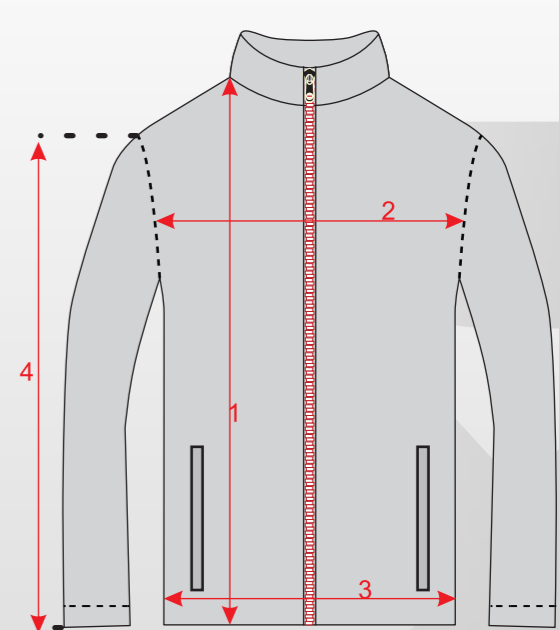

SIZE	XS	S	M	L	XL	2XL	3XL	4XL	5XL
LENGTH	69	71	75	75	75	75	79	79	79
CHEST	55	58	60	62	64	68	70	74	76
ARM LENGTH	59	62	63	64	66	67	68	68	68

WOMEN SHORTS

1: RELAXED WAIST
2: LENGTH

SIZE	XS	S	M	L	XL
WAIST	66	69	72	77	82
LENGTH	31	33	35	37	40
IN-SEAM	11	12	13	14	15
BACK LENGTH	36	37	38.5	39	41

ALL MEASUREMENTS ARE IN (CM)

TRACK PANT

1: RELAXED WAIST
2: LENGTH
3: IN SEAM

ALL MEASUREMENTS ARE IN (CM)

SIZE	C-4	C-6	C-8	C-10	C-12	C-14	C-16
WAIST	39	42	48	52	56	59	62
LENGTH	67	72	75	79	83	87	91
IN-SEAM	52	54	57	60	62	64	67

SIZE	XS	S	M	L	XL	2XL	3XL
WAIST	66	69	72	77	82	87	92
LENGTH	95	98	101	103	105	108	111
IN-SEAM	70	71	73	74	75	76	78

TRACK JACKET

1: LENGTH
2: CHEST
3: WAIST
4: ARM LENGTH

SIZE	C-4	C-6	C-8	C-10	C-12	C-14	C-16
LENGTH	44.5	48	50.5	53	56	57	59
CHEST	30	33	36	39	42	45	48
WAIST	30	33	36	39	42	45	48
ARM LENGTH	45	47	50	52	55	57	59

ALL MEASUREMENTS ARE IN (CM)

SIZE	XS	S	M	L	XL	2XL	3L	4XL	5XL
LENGTH	66	69	69	71	71	73	74	76	78
CHEST	51	54	56	59	61	64	66	68	70
WAIST	51	54	56	59	61	64	66	68	70
ARM LENGTH	62	64	65	67	68	70	71	72	73

BODY FIT TRACK PANT