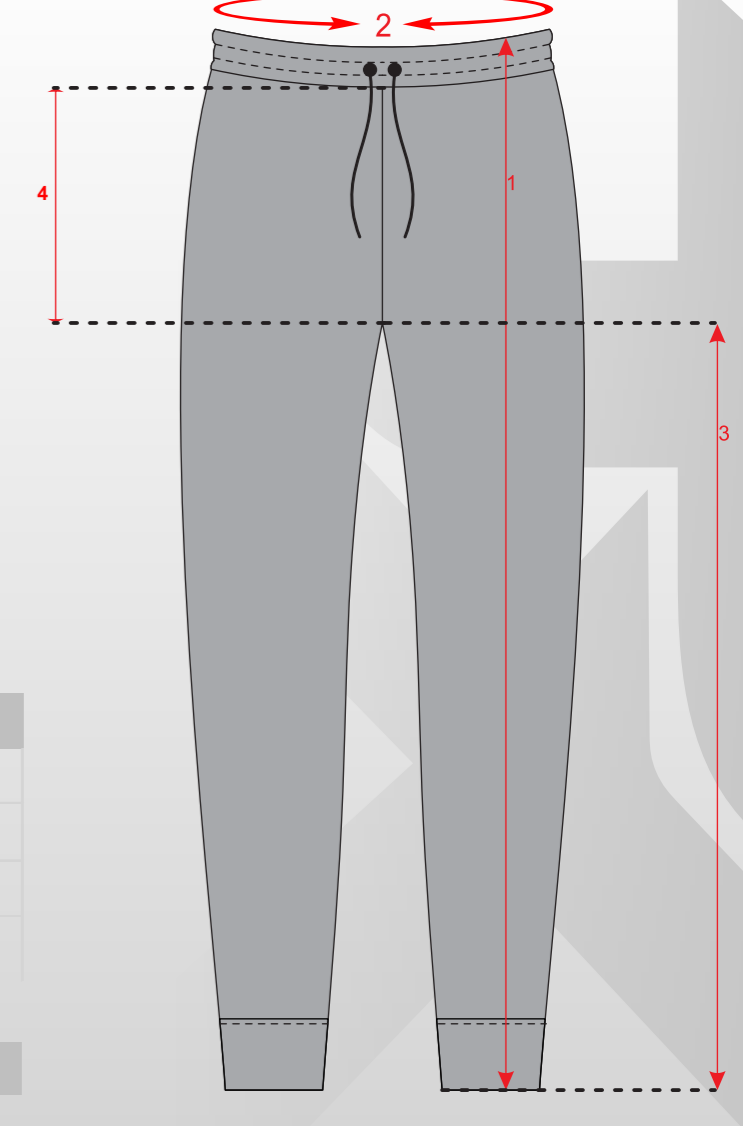

ALL MEASUREMENTS ARE IN (CM)

TRACK PANT

1: RELAXED WAIST
2: LENGTH
3: IN SEAM

ALL MEASUREMENTS ARE IN (CM)

SIZE	C-4	C-6	C-8	C-10	C-12	C-14	C-16
WAIST	39	42	48	52	56	59	62
LENGTH	67	72	75	79	83	87	91
IN-SEAM	52	54	57	60	62	64	67

SIZE	XS	S	M	L	XL	2XL	3XL
WAIST	66	69	72	77	82	87	92
LENGTH	95	98	101	103	105	108	111
IN-SEAM	70	71	73	74	75	76	78

TRACK JACKET

1: LENGTH
2: CHEST
3: WAIST
4: ARM LENGTH

SIZE	C-4	C-6	C-8	C-10	C-12	C-14	C-16
LENGTH	44.5	48	50.5	53	56	57	59
CHEST	30	33	36	39	42	45	48
WAIST	30	33	36	39	42	45	48
ARM LENGTH	45	47	50	52	55	57	59

ALL MEASUREMENTS ARE IN (CM)

SIZE	XS	S	M	L	XL	2XL	3L	4XL	5XL
LENGTH	66	69	69	71	71	73	74	76	78
CHEST	51	54	56	59	61	64	66	68	70
WAIST	51	54	56	59	61	64	66	68	70
ARM LENGTH	62	64	65	67	68	70	71	72	73

BODY FIT TRACK PANT

1: LENGTH
2: WAIST
3: INSEAM
4: FRONT RISE

SIZE	C-8	C-10	C-12	C-14	C-16
LENGTH	66	70	75	80	84
WAIST	51	54	58	62	65
INSEAM	47	49	54	57	62
FRONT RISE	23	23	23.5	25	26

ALL MEASUREMENTS ARE IN (CM)

SIZE	XS	S	M	L	XL	2XL
LENGTH	90	93.5	96	97	99	100
WAIST	67	70	74	80	84	90
INSEAM	65	68	69	70	72	72
F.RISE	28	28	29.5	30	31	32