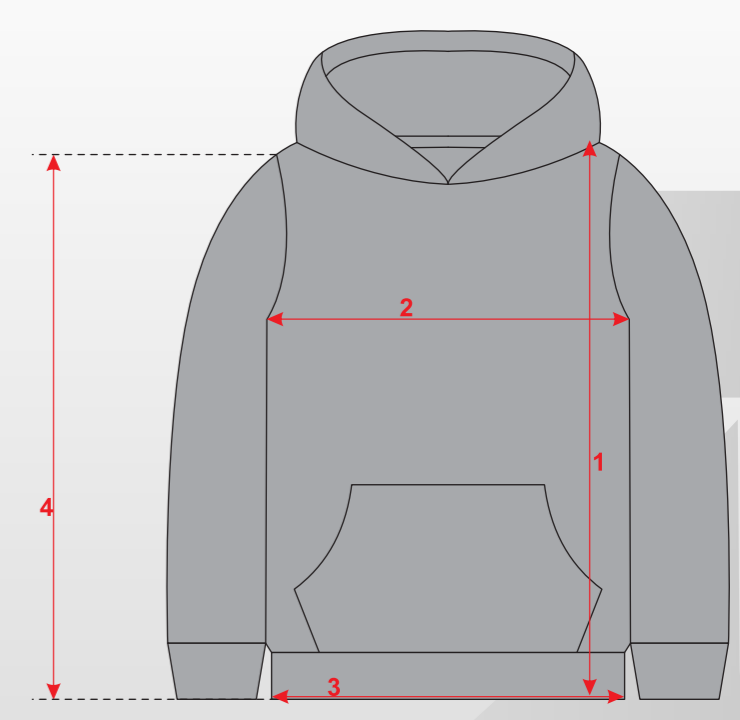

HOODIE

1: LENGTH
2: CHEST
3: WAIST
4: SLEEVE LENGTH

SIZE	C-4	C-6	C-8	C-10	C-12	C-14	C-16
LENGTH	49	51	53	53	59	60	63
CHEST	37	40	43	45	47	51	54
WAIST	36	38	42	44	46	50	52
ARM LENGTH	43	45	47	50	53	55	59

ALL MEASUREMENTS ARE IN (CM)

SIZE	XS	S	M	L	XL	2XL	3XL	4XL	5XL
LENGTH	64	64	70	70	70	75	75	80	80
CHEST	56	58	60	62	64	68	70	72	74
WAIST	54	57	59	61	63	67	69	71	73
ARM LENGTH	62	63	65	66	68	69	70	72	72