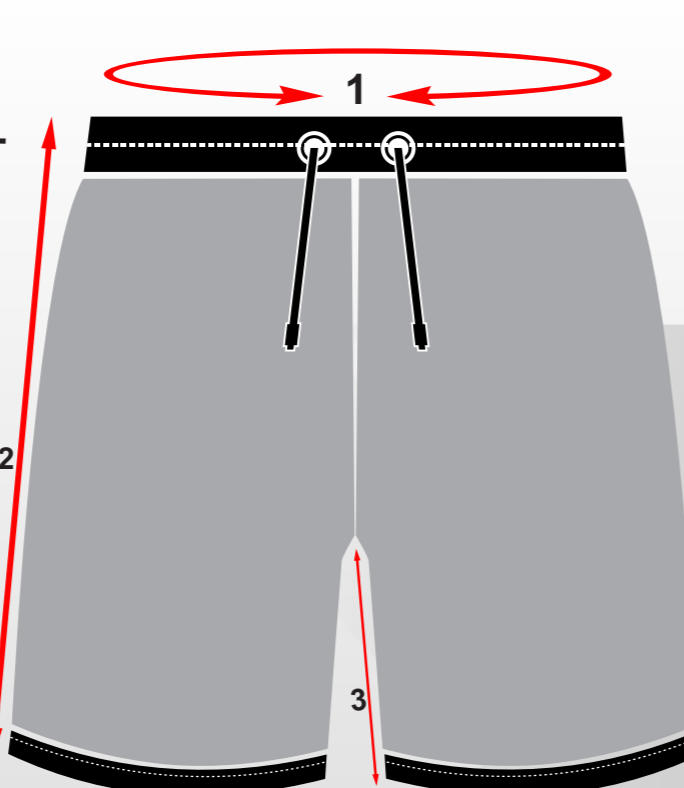

SIZE	XS	S	M	L	XL	2XL	3XL	4XL	5XL
LENGTH	73	75	76	78	79	81	83	85	87
CHEST	57	60	62	63	68	70	72	75	77
ARM LENGTH	62	63	64	65	67	68	69	70	71

ALL MEASUREMENTS ARE IN (CM)

POLO SHIRT

1: LENGTH
2: CHEST

SIZE	C-8	C-10	C-12	C-14	C-16
LENGTH	56	61	62	65	66
CHEST	40	45	47	49	50

SIZE	XS	S	M	L	XL	2XL
LENGTH	67	69	70	72	74	76
CHEST	52	55	56	58	61	62

ALL MEASUREMENTS ARE IN (CM)

PUFFER VEST

1: LENGTH
2: CHEST

SIZE	XS	S	M	L	XL	2XL	3XL	4XL	5XL
LENGTH	66	68	70	72	73	74	75	76	77
CHEST	53	55	57	59	61	63	65	66	67

ALL MEASUREMENTS ARE IN (CM)

MEN SHORTS

1: RELAXED WAIST
2: LENGTH
3: IN SEAM

SIZE	C-8	C-10	C-12	C-14	C-16
WAIST	48	52	56	59	62
LENGTH	29.5	30.48	32.2	33	35.5
IN-SEAM	10	11.5	11.5	12.7	14

SIZE	XS	S	M	L	XL	2XL
WAIST	66	69	72	77	82	87
LENGTH	36.8	39.3	40.6	42.4	44.1	45.8
IN-SEAM	14	15	16	17	18	18.5