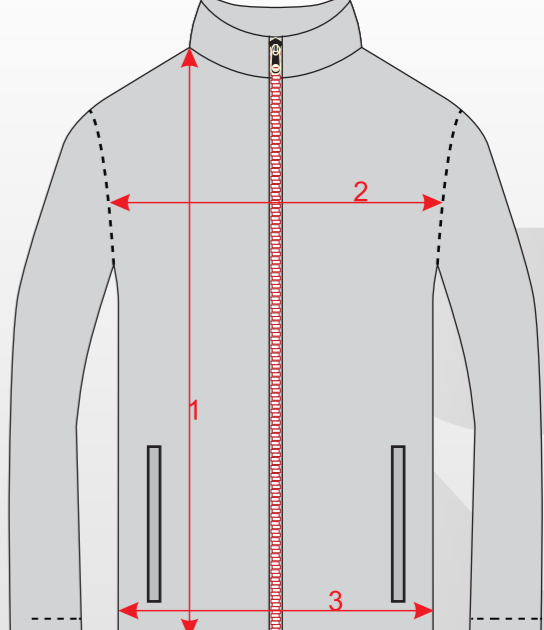

ALL MEASUREMENTS ARE IN (CM)

SIZE	XS	S	M	L	XL	2XL	3L	4XL	5XL
LENGTH	66	69	69	71	71	73	74	76	78
CHEST	51	54	56	59	61	64	66	68	70
WAIST	51	54	56	59	61	64	66	68	70
ARM LENGTH	62	64	65	67	68	70	71	72	73

BODY FIT TRACK PANT

1: LENGTH
2: WAIST
3: INSEAM
4: FRONT RISE

SIZE	C-8	C-10	C-12	C-14	C-16
LENGTH	66	70	75	80	84
WAIST	51	54	58	62	65
INSEAM	47	49	54	57	62
FRONT RISE	23	23	23.5	25	26

ALL MEASUREMENTS ARE IN (CM)

SIZE	XS	S	M	L	XL	2XL
LENGTH	90	93.5	96	97	99	100
WAIST	67	70	74	80	84	90
INSEAM	65	68	69	70	72	72
F.RISE	28	28	29.5	30	31	32

BODY FIT TRACK JACKET

1: LENGTH
2: CHEST
3: BOTTOM

SIZE	C-8	C-10	C-12	C-14	C-16
LENGTH	51	54	56	60	62
CHEST	38	42	45	48	52
BOTTOM	33	36	38	41.5	46.5

ALL MEASUREMENTS ARE IN (CM)

SIZE	XS	S	M	L	XL	2XL
LENGTH	65	67	70	72	74	77
CHEST	54	56	58	59	63	67
BOTTOM	50	51.5	52	56	60	63