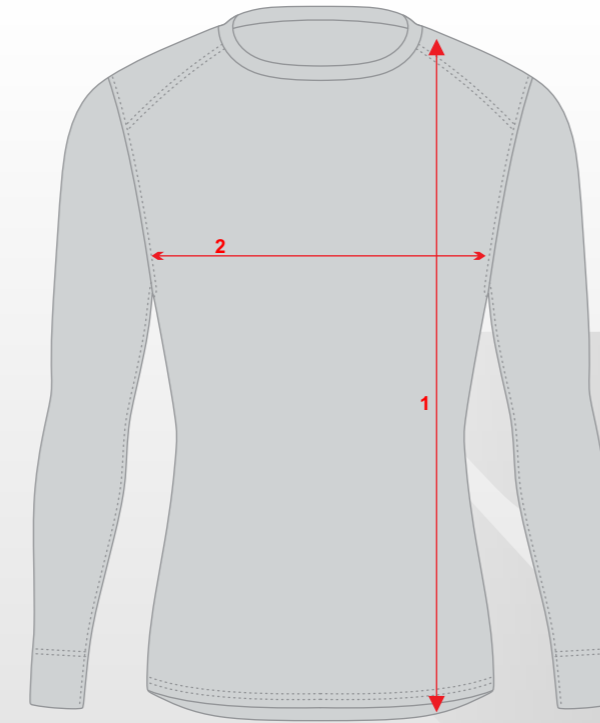

COMPRESSION SHIRT

1: LENGTH
2: CHEST

SIZE	C-8	C-12	C-16	A-XS	A-S	A-M	A-L	A-XL
LENGTH	51	56	62	65	68	71	73	75
CHEST	28	31	35	38	41	43	45	47

ALL MEASUREMENTS ARE IN (CM)