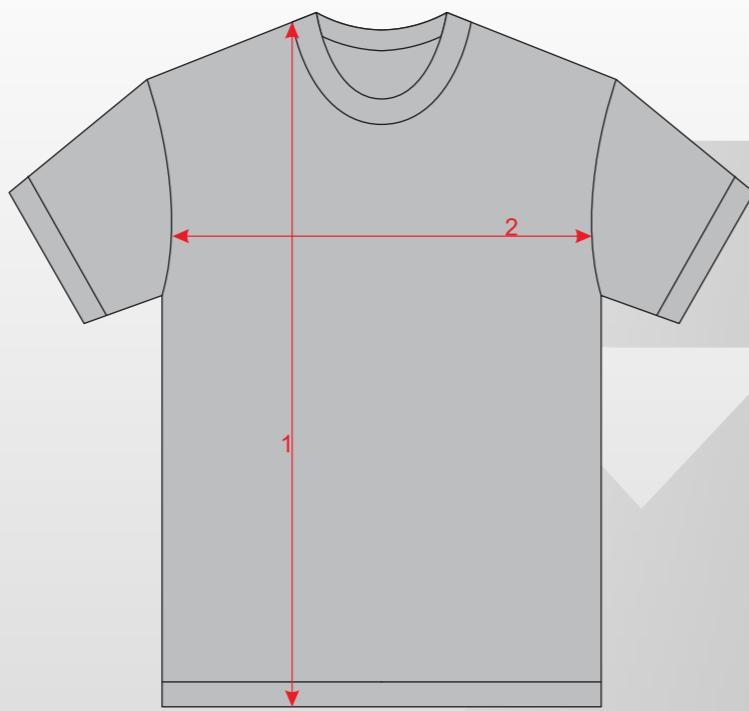

MEN PLAYING SHIRT

1: LENGTH
2: CHEST

SIZE	C-8	C-10	C-12	C-14	C-16
LENGTH	56	61	62	65	66
CHEST	40	45	47	49	50

SIZE	XS	S	M	L	XL	2XL
LENGTH	67	69	70	72	74	76
CHEST	52	55	56	58	61	62

ALL MEASUREMENTS ARE IN (CM)

LONG PUFFER

1: LENGTH
2: CHEST
3: SLEEVE LENGTH

SIZE	C-8	C-10	C-12	C-14	C-16
LENGTH	68	72	76.5	81	86
CHEST	43	46	49	51	54
ARM LENGTH	55.5	57	58.5	60	61

ALL MEASUREMENTS ARE IN (CM)

SIZE	XS	S	M	L	XL	2XL	3XL	4XL	5XL	6XL	7XL	8XL	9XL
LENGTH	86	91	91	91	91	91	91	91	91	91	98	101	104
CHEST	57	59	62	64	67	70	73	75	78	80	82	85	88
ARM LENGTH	62	63	64	65	66	67	69	70	71	72.5	74	75	76

SIZE	XS	S	M	L	XL	2XL	3XL	4XL	5XL
LENGTH	73	75	76	78	79	81	83	85	87
CHEST	57	60	62	63	68	70	72	75	77
ARM LENGTH	62	63	64	65	67	68	69	70	71

ALL MEASUREMENTS ARE IN (CM)

POLO SHIRT

1: LENGTH
2: CHEST

SIZE	C-8	C-10	C-12	C-14	C-16
LENGTH	56	61	62	65	66
CHEST	40	45	47	49	50